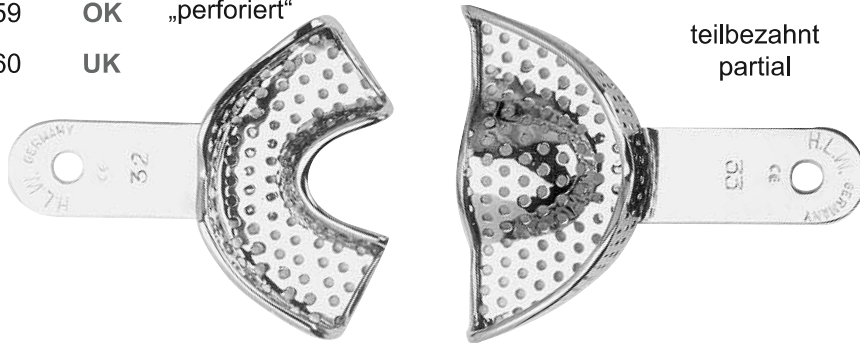

**M** Ref. 33-13

**S** Ref. 33-19

**S** Ref. 33-14

**XS** Ref. 33-20

**XS** Ref. 33-15

**XXS** Ref. 33-40

**XXS** Ref. 33-35

Bestell-Nr.  
Order-No.

Ref. 33-57 OK „solide“  
Ref. 33-58 UK

Ref. 33-59 OK „perforiert“  
Ref. 33-60 UK

Ref. 31-61L  
Ref. 31-61R

Ref. 31-62L  
Ref. 31-62R

Ref. 31-63

Ref. 31-64

unbezahnter Kiefer    toothless  
„solide“

Größe/Size	Ref-No.
UK-1 XL	33-41
UK-2 L	33-42
UK-3 M	33-43
UK-4 S	33-44