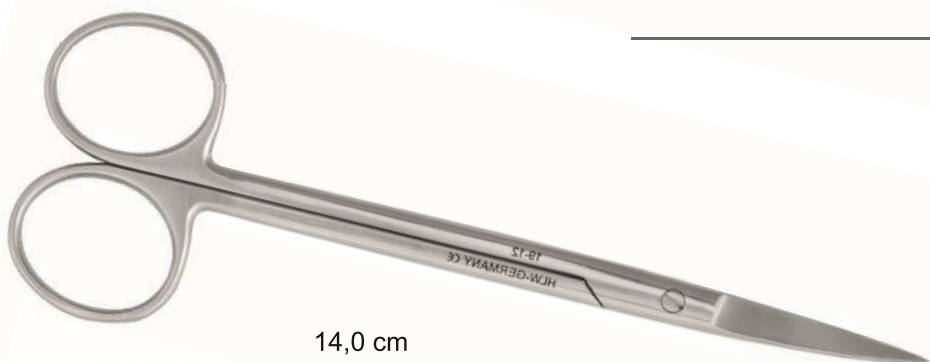

Locklin

16,0 cm gezahnt/serrated

Ref. 19-11

gewinkelt  
angled

Joseph

14,0 cm

Ref. 19-12

gebogen  
curved