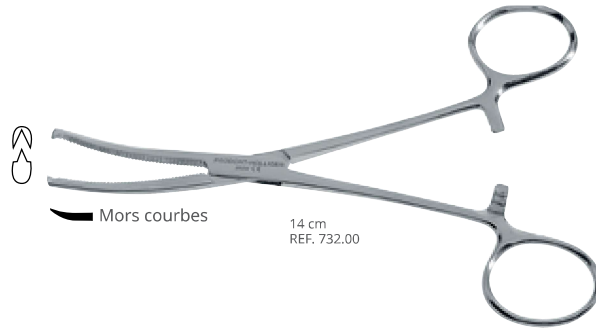

KOCHER

Mors courbes

14 cm
REF. 732.00