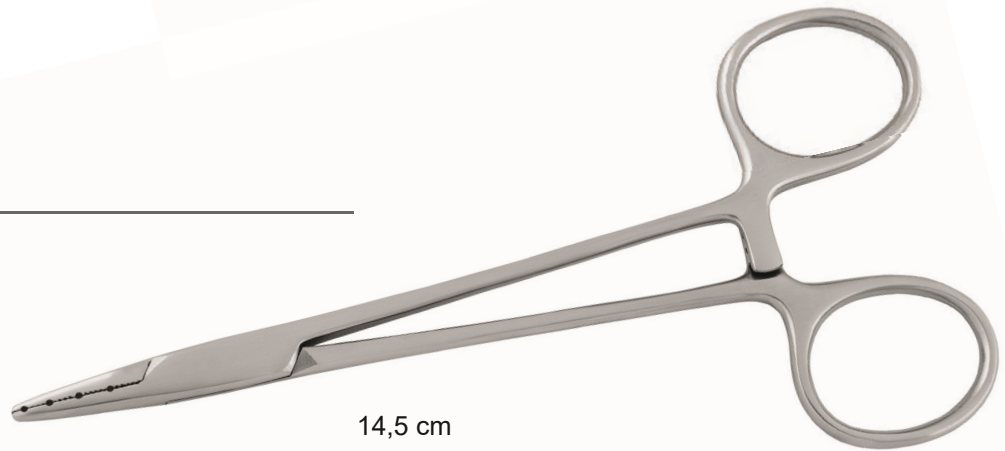

Derf

Ref. 20-8

Webster

Ref. 20-8A

glatt
smooth

Abbey

Ref. 20-9

14,5 cm