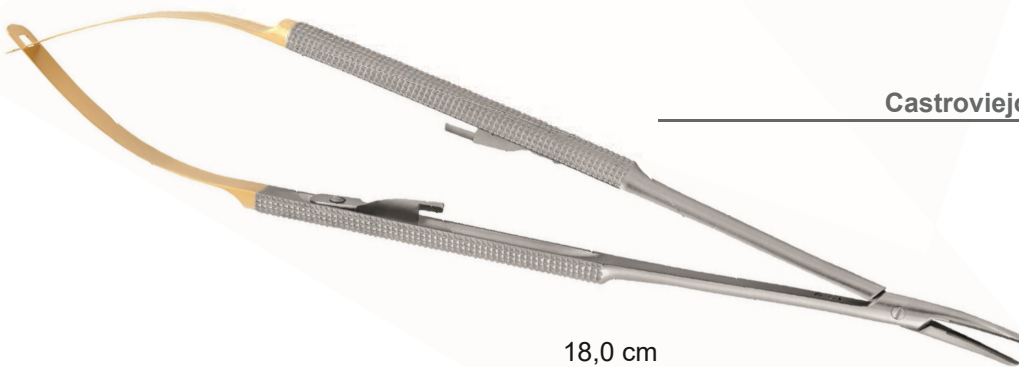

gerade
straight

Ref. 20-19

Castroviejo - Gomel TC

14,0 cm

gebogen
curved

Ref. 20-17

Castroviejo - Gomel TC

18,0 cm

gerade
straight

Ref. 20-20

Castroviejo - Gomel TC

18,0 cm

gebogen
curved

Ref. 20-18

Bestell-Nr.
Order-No.

Micro-Nadelhalter Castroviejo TC