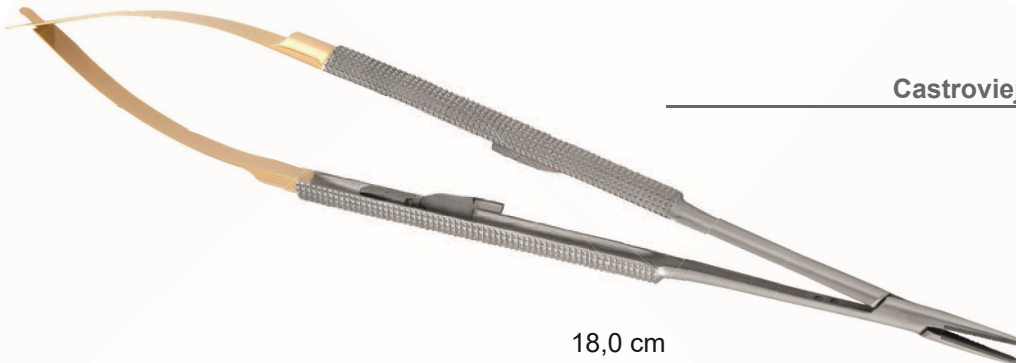

gerade
straight

Ref. 20-19

Castroviejo - Gomel TC

14,0 cm

gebogen
curved

Ref. 20-17

Castroviejo - Gomel TC

18,0 cm

gerade
straight

Ref. 20-20

Castroviejo - Gomel TC

18,0 cm

gebogen
curved

Ref. 20-18

Bestell-Nr.
Order-No.

Micro-Nadelhalter Castroviejo TC