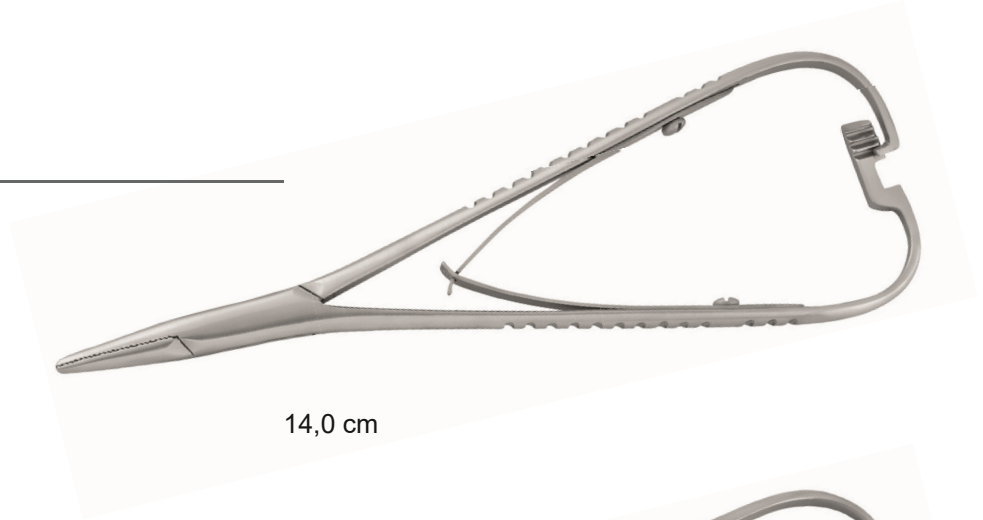

Baumgartner

Ref. 20-10

15,0 cm

Crile-Wood

Ref. 20-15

16,0 cm

Mayo-Hegar

Ref. 20-12

Bestell-Nr.
Order-No.

Mathieu

Ref. 20-13

14,0 cm

Mathieu

Ref. 20-14

17,0 cm

Mathieu

gerade
straight

18,0 cm

diamantiert
spitz