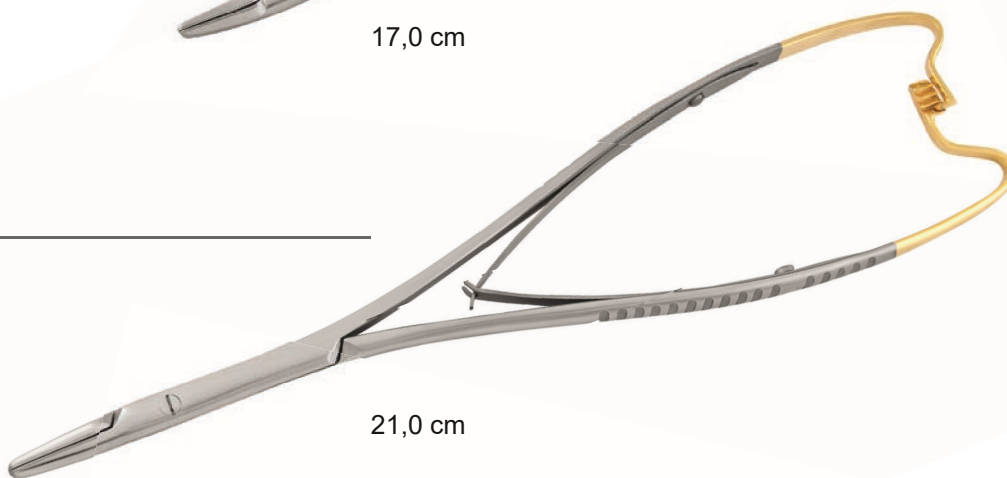

Ref. 20-22

17,0 cm

Lichtenberg TC

Mini-Head

Ref. 20-22A

Bestell-Nr.
Order-No.

Nadelhalter TC

Ref. 20-22B

gebogen
curved

17,0 cm

Hoesl TC

Ref. 20-31

21,0 cm

Toennis TC

Ref. 20-23

gerade
straight