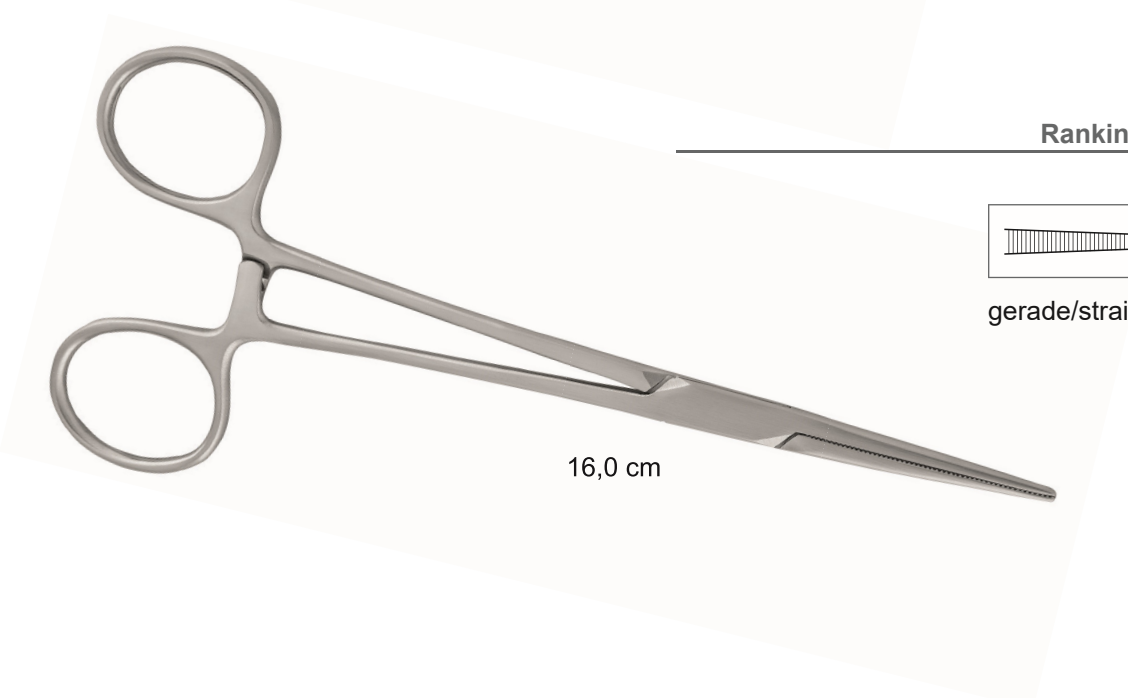

12,5 cm

Halstead-Mosquito

gerade/straight

Ref. 20-1

12,5 cm

Halstead-Mosquito

gebogen/curved

Ref. 20-2

16,0 cm

Rankin-Crile

gerade/straight

Ref. 20-3

Bestell-Nr.
Order-No.

Rankin-Crile

Ref. 20-4

gebogen/curved

gebogen
curved

17,0 cm

Hoesl TC

Ref. 20-31

21,0 cm

Toennis TC

Ref. 20-23

gerade
straight

gerade
straight

18,0 cm

diamantiert
spitz